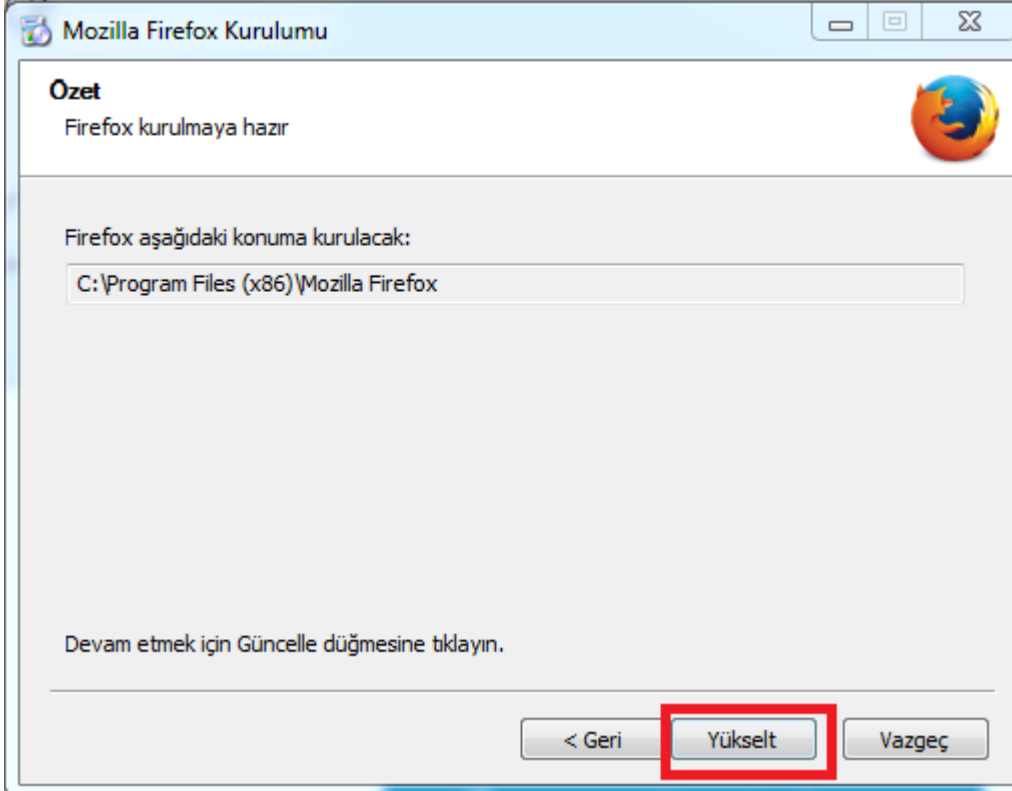

Adım 4: Kurulum tamamlandıktan sonra tarayıcının güncellemelerinin kapatılması